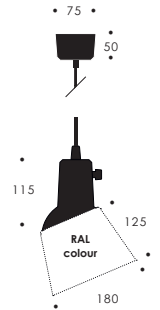

K831

re-edition, 2014
rasch + einsiedler